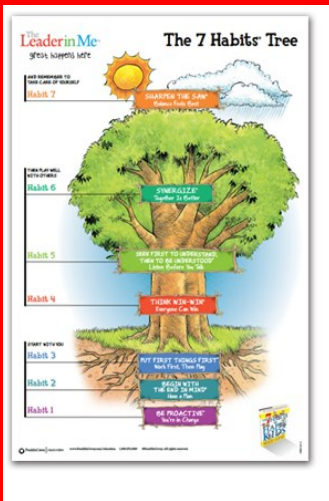

The Leader in Me™

Habit #1

Be proactive

You're in charge of yourself

I have a can do attitude

I do not blame others for my wrong actions

Created by Max (Grade 7)